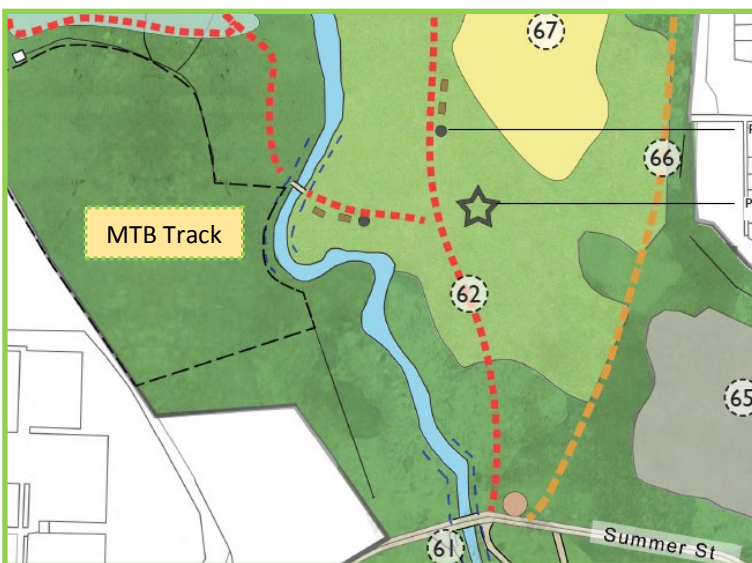

# Tawd Valley Park Mountain Bike Track

*Invite to public consultation*  
**ALL WELCOME**

WLBC are working with Architrail and Sport England to design and install a **NEW MOUNTAIN BIKE FACILITY** in Tawd Valley Park, Skelmersdale. Designs will be led by local MTB riders, residents and other interested parties who can discuss their ideal track with Architrail during 3 public consultation meetings:

- 1) 14th Jan 2020 - 7pm Initial discussions with Architrail to discuss scope of area and view initial design proposal
- 2) 28th Jan 2020 - 7pm First draft design based on meeting 1 will be presented by Architrail for feedback
- 3) 11th Feb 2020 - 7pm Second design based on meeting 2 will be presented by Architrail for feedback

**All meetings to be held @ Lathom High School (WN8 6JN)**

Final design will be circulated amongst all those who wish to join the MTB track mailing list. Groundwork for the project will begin Spring 2020.