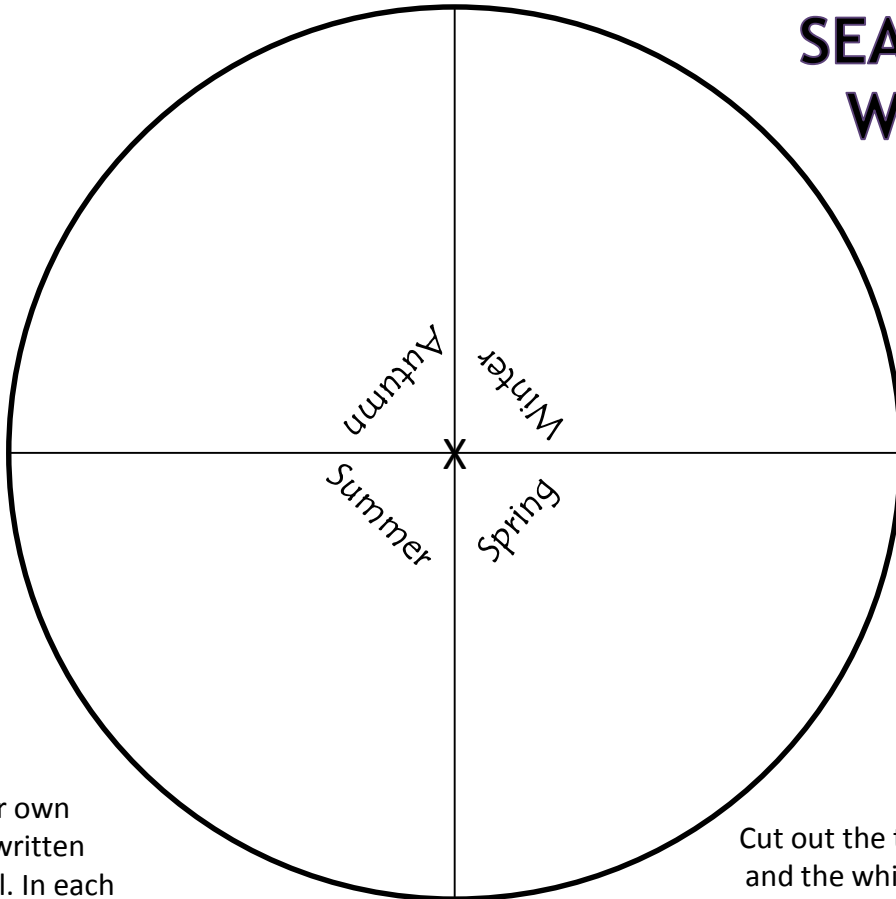

SEASONAL WHEEL

Create your own descriptive written season's wheel. In each section write what you may find and feel at that time of year

Cut out the two circles and the white section as marked. Attach the two circles with a split pin.